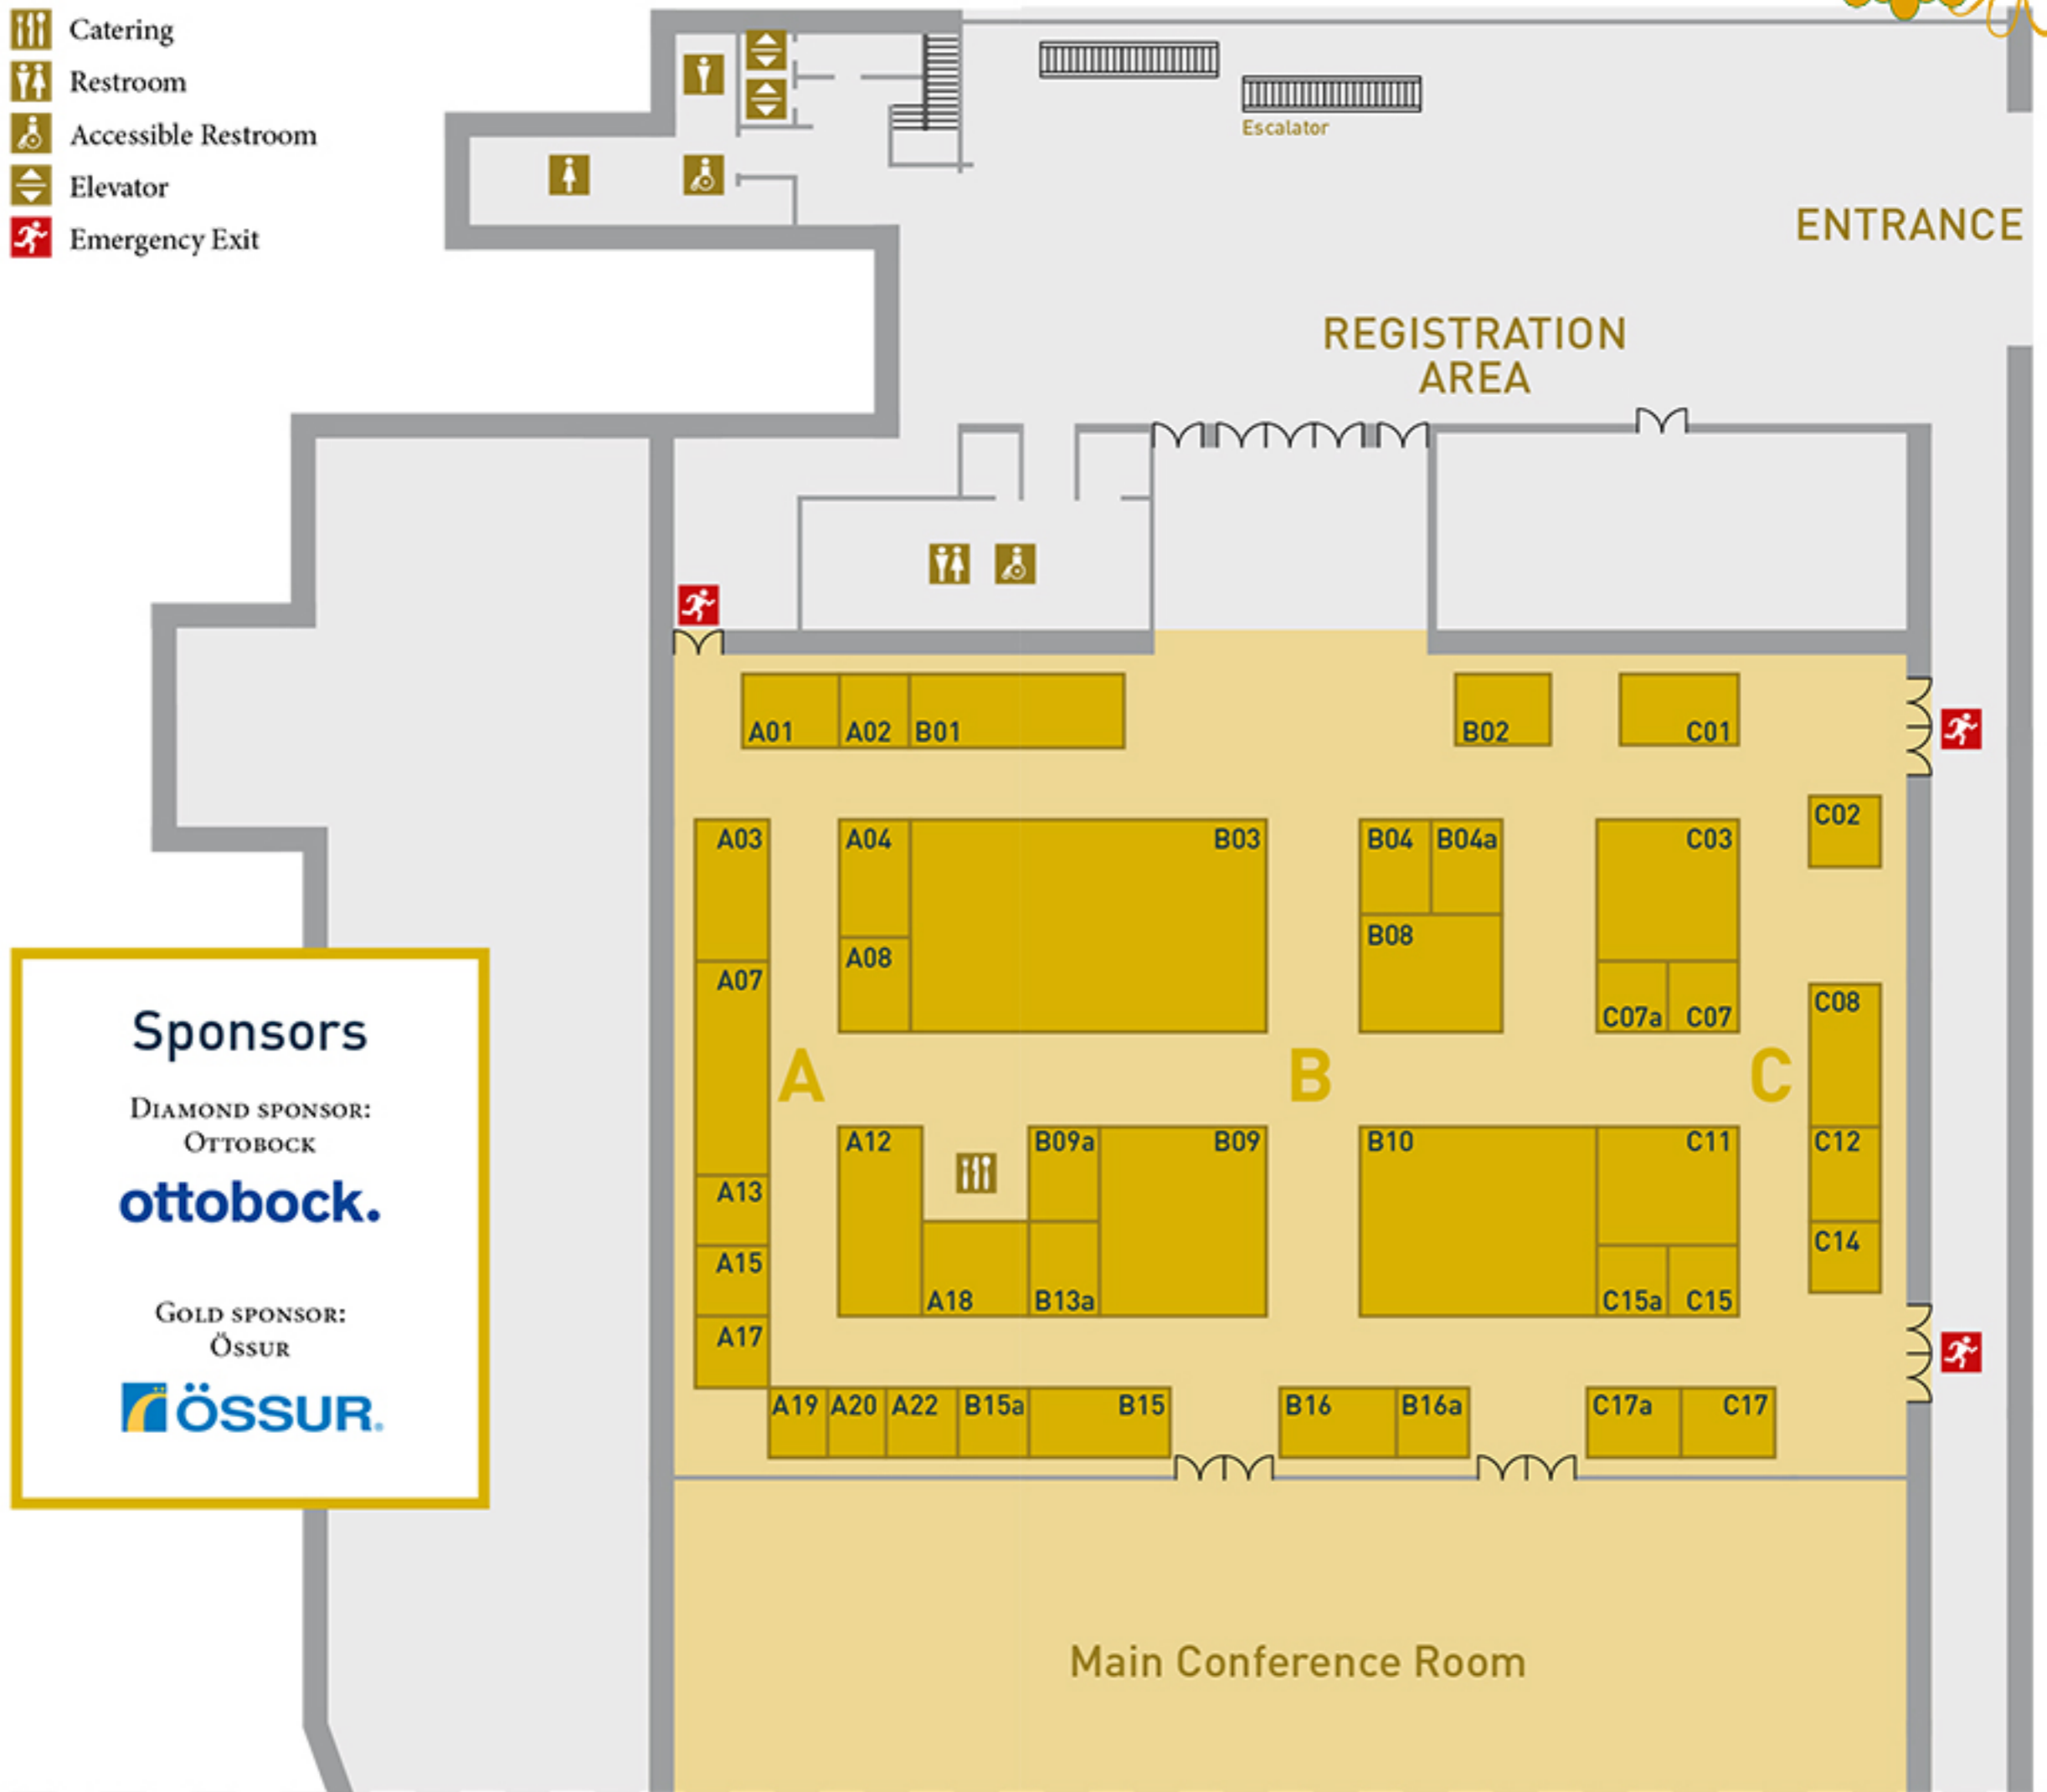

# Overview Hall 2

- Catering
- Restroom
- Accessible Restroom
- Elevator
- Emergency Exit

**Sponsors**

DIAMOND SPONSOR:  
OTTOBOCK

**ottobock.**

GOLD SPONSOR:  
ÖSSUR

**ÖSSUR.**

# Overview Hall 3

- Catering
- Restroom
- Accessible Restroom

- Elevator
- Emergency Exit
- Seating area

- Japanese Pavilion
- German Pavilion
- e-Station sponsored by Össur

- Posters