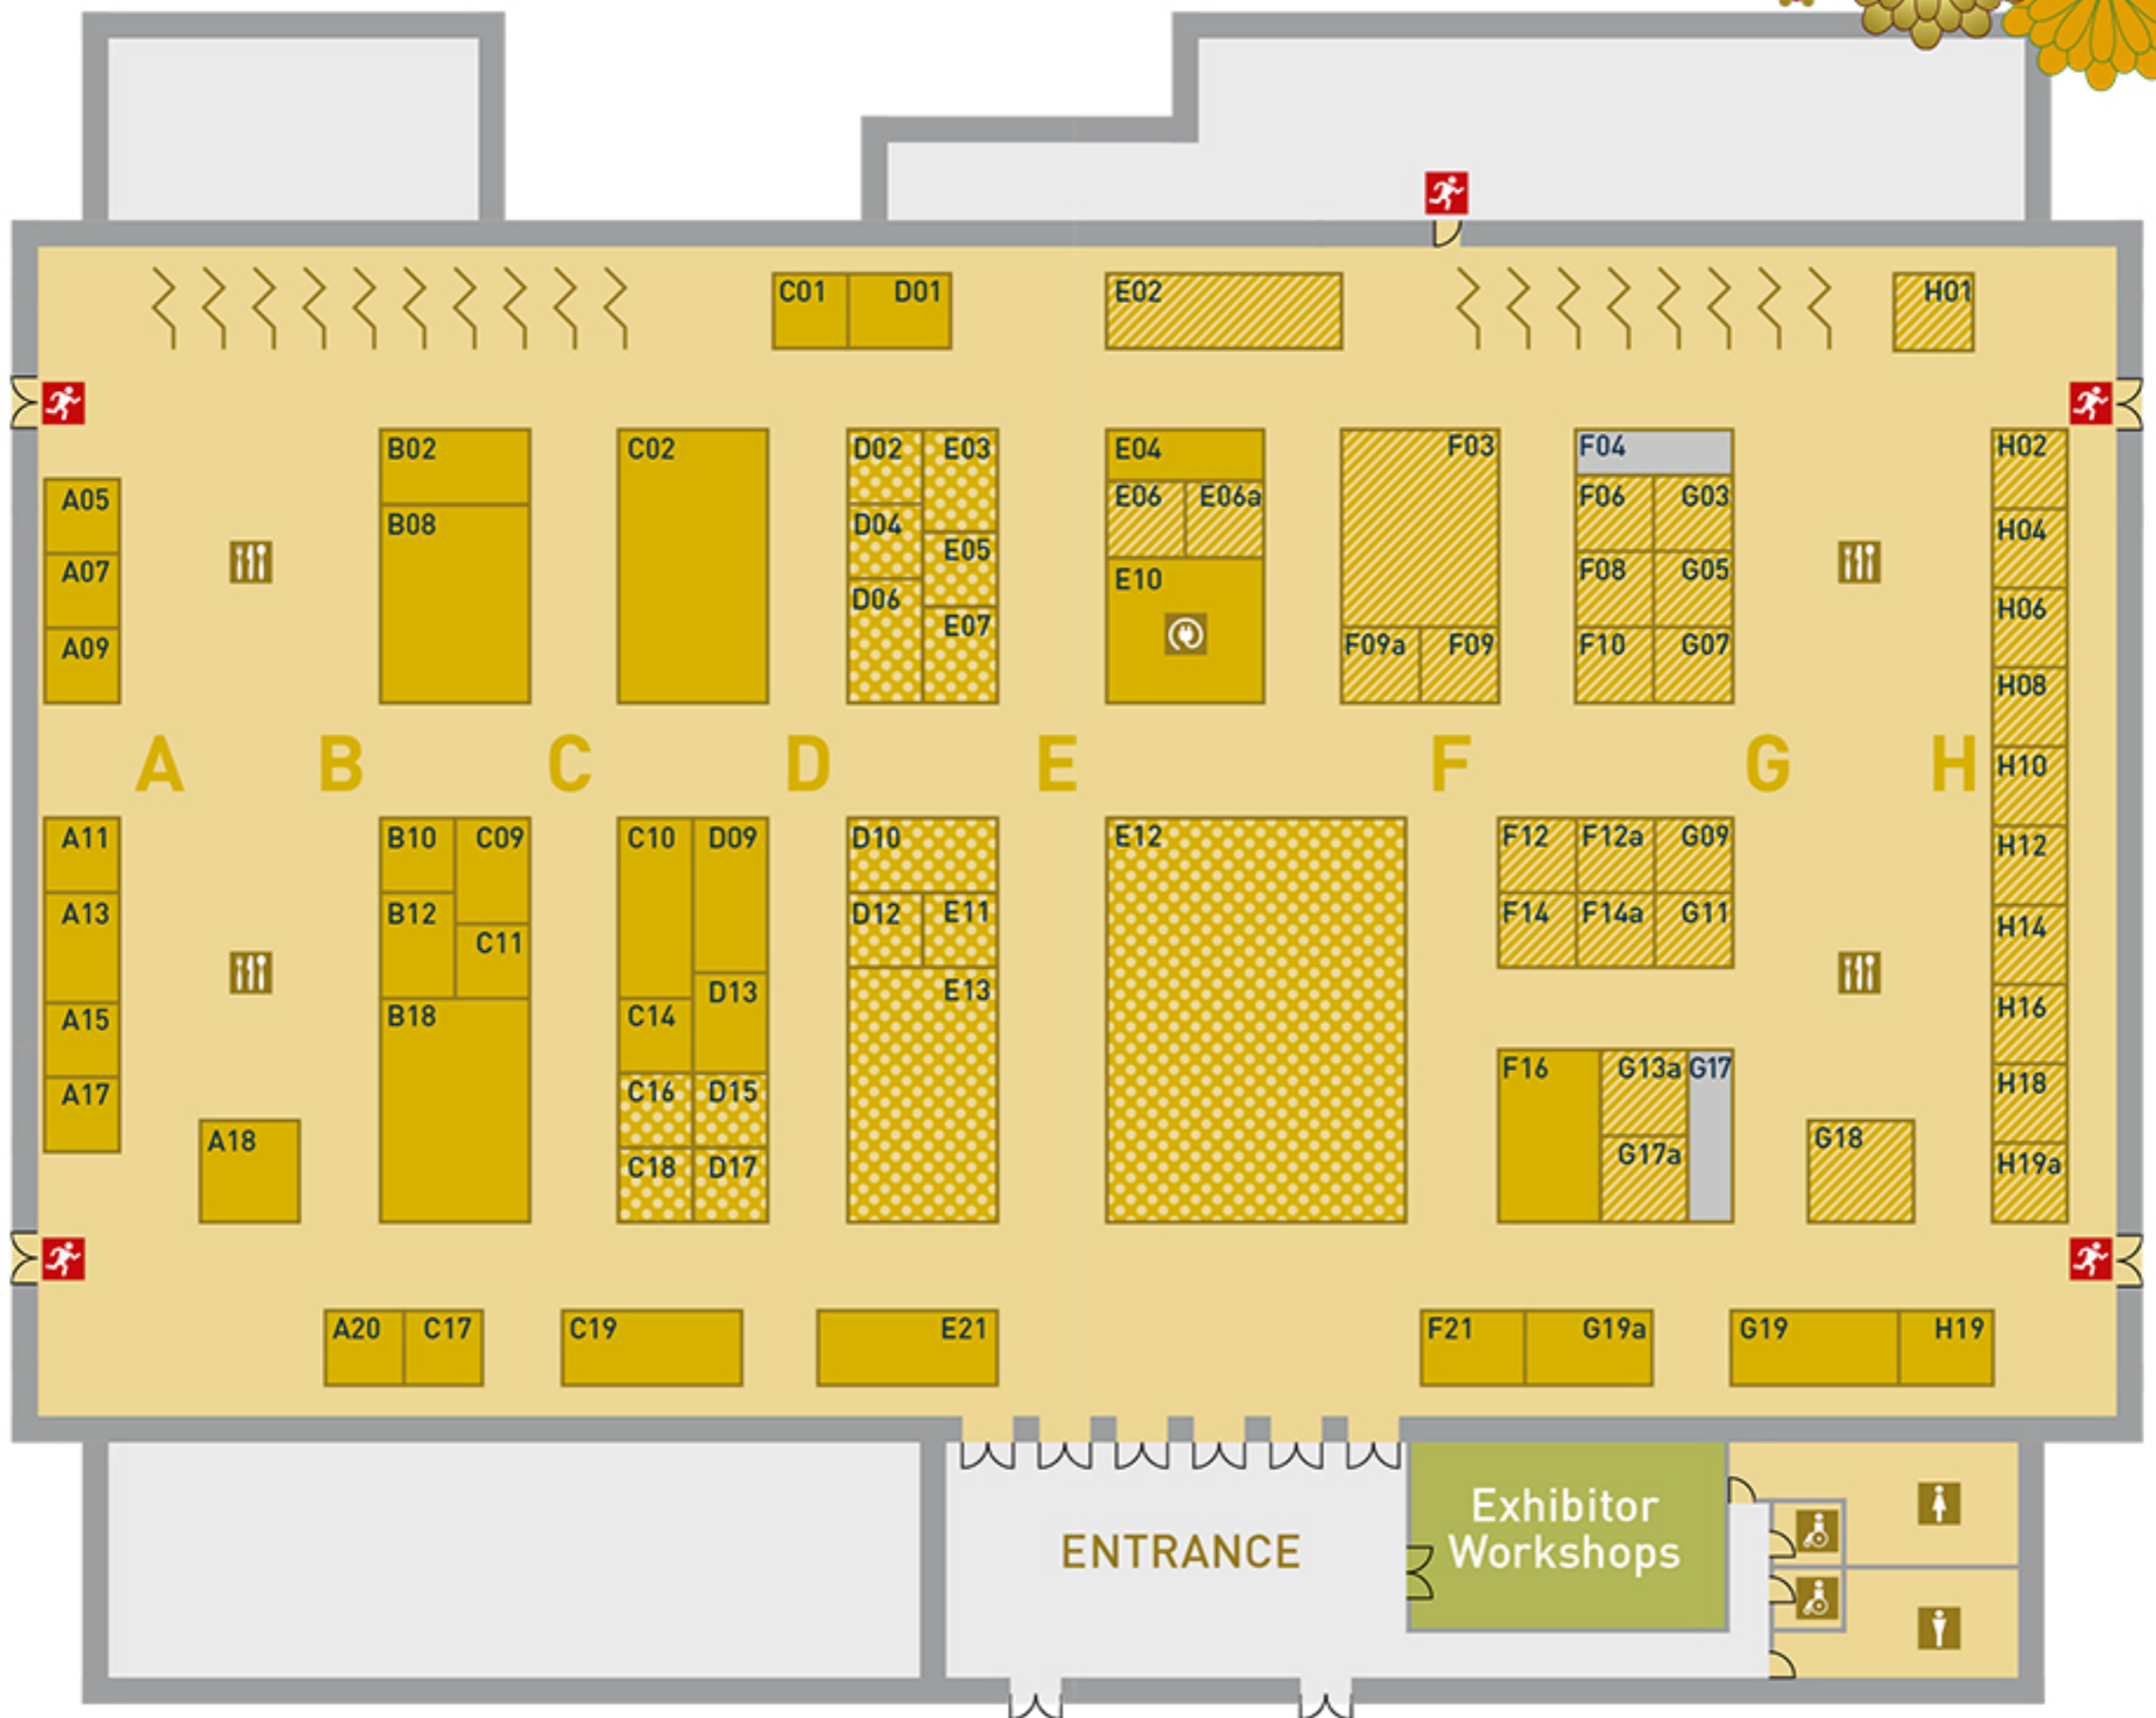

# Overview Hall 2

- Catering
- Restroom
- Accessible Restroom
- Elevator
- Emergency Exit

**Sponsors**

DIAMOND SPONSOR:  
OTTOBOCK

**ottobock.**

GOLD SPONSOR:  
ÖSSUR

**ÖSSUR.**

# Overview Hall 3

- Catering
- Restroom
- Accessible Restroom

- Elevator
- Emergency Exit
- Seating area

- Japanese Pavilion
- German Pavilion
- e-Station sponsored by Össur

- Posters